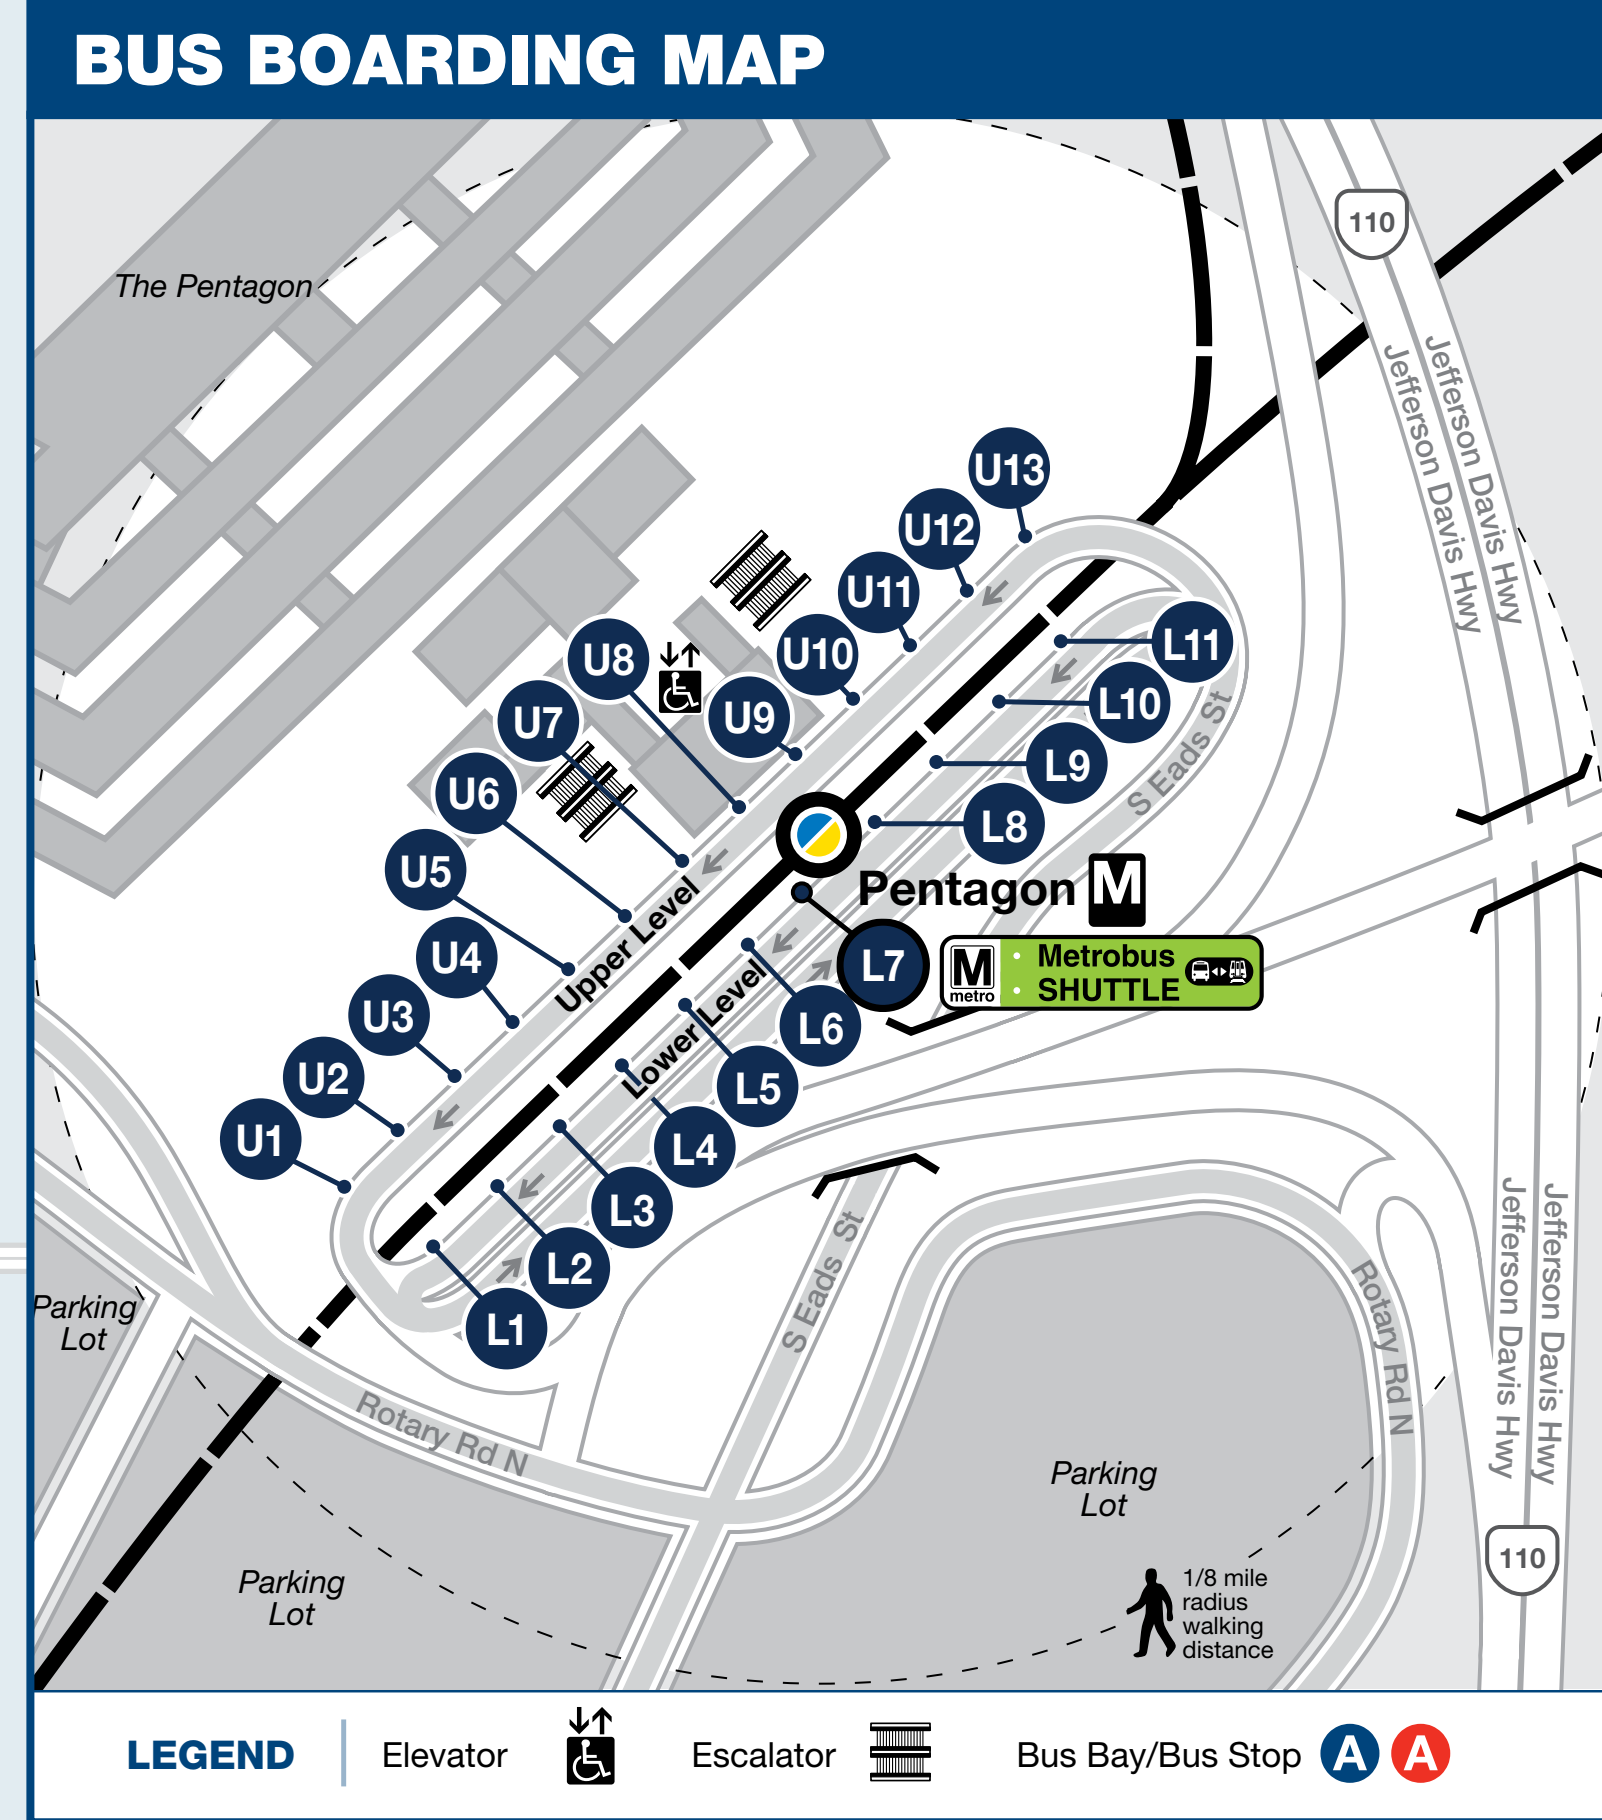

Bus Service from Pentagon

LEGEND

Rail Lines
 Metrorail Station and Line
 Commuter Rail Station
 Map Symbols: Transit Hub, Park & Ride Lot, Airport, Hospital, College/University, Other Point of Interest

MetrobUS Frequent Service
 7A: Runs Every 20 Minutes or Better 7:00am to 9:00pm Every Day
 On most routes, less frequent service also operates during early morning and late night times.

MetrobUS Routes
 7A: MetrobUS Frequent Route Branch (Less frequent service, times vary by route)
 68: MetrobUS Local Route (Less frequent service, with some evening and weekend service available)
 6W: MetrobUS Commuter Route (Peak-hour service linking residential areas to rail stations and employment centers)

* 7A does not serve Pentagon City during Weekday PM Rush.
 ^ AM Rush trips end at The Park Apartments (B7A); use B7X for service to Shirlington.
 ^ Additional service (B7P) operates as far as S Lang St & 28th St S.
 † Board ART routes at Pentagon City on Saturday and Sunday.
 ‡ Early mornings only.
 # Late nights only.