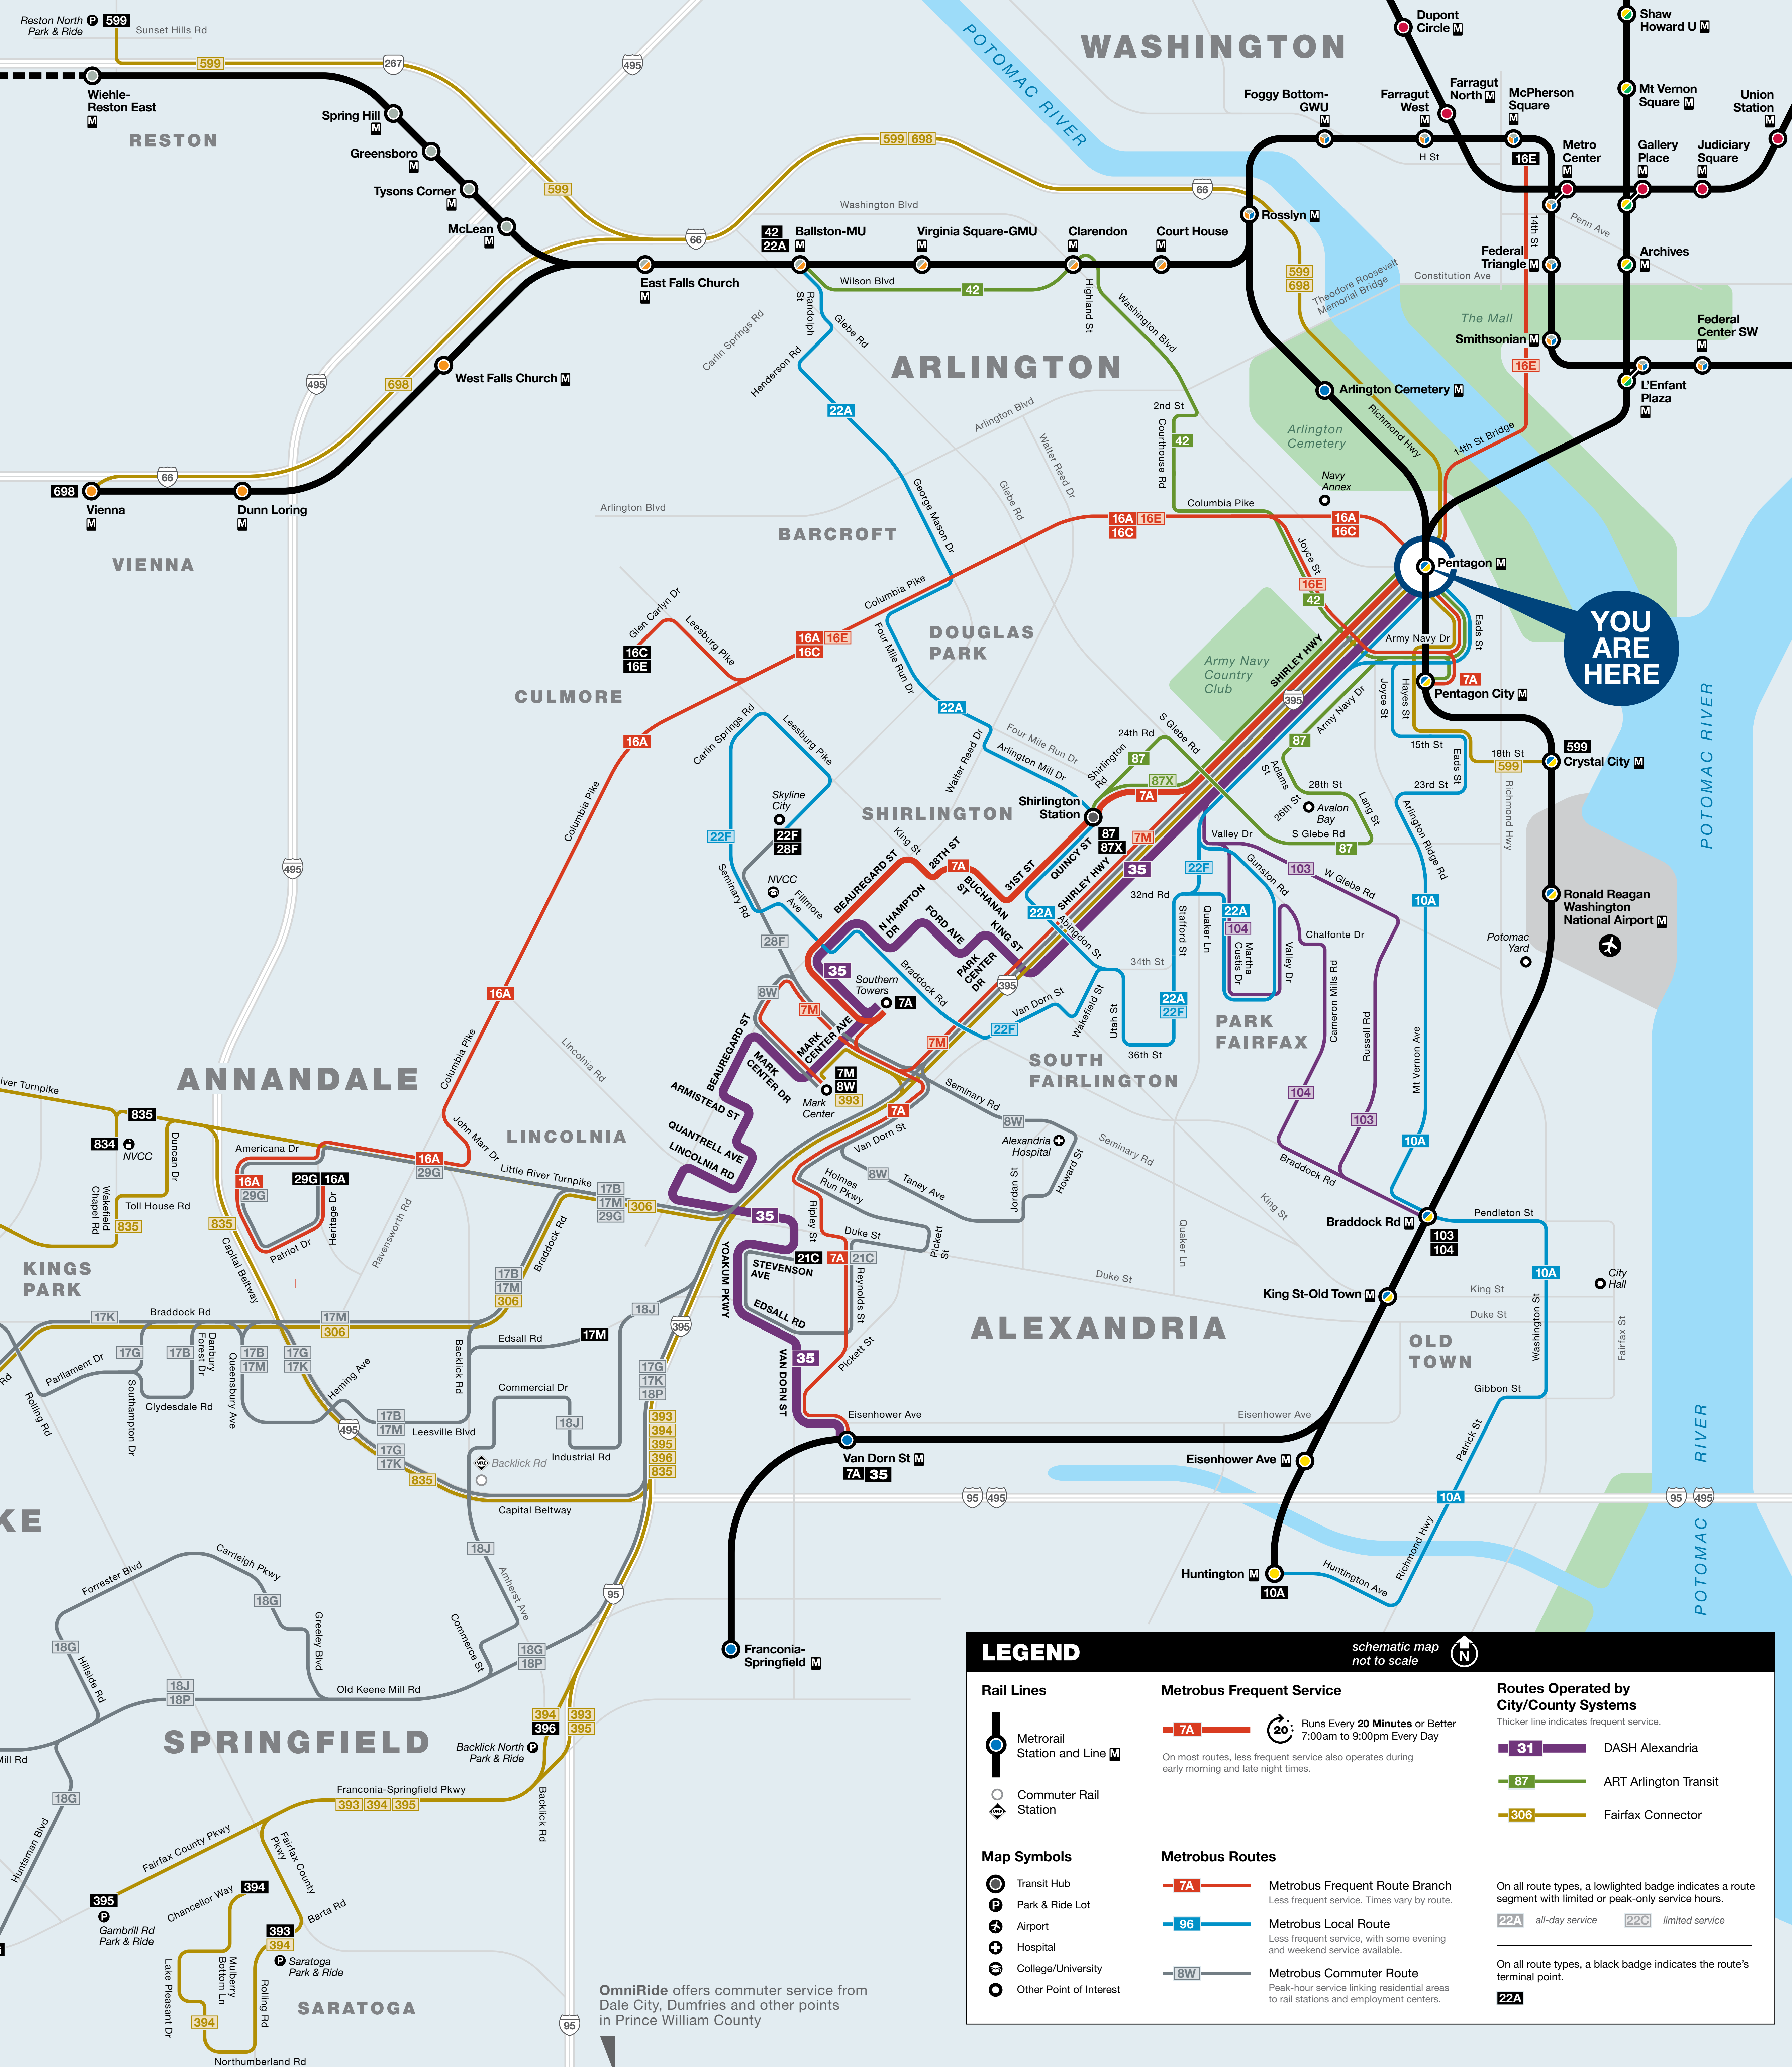

Bus Service from Pentagon

LEGEND

Rail Lines
 Metrorail Station and Line
 Commuter Rail Station
 Map Symbols: Transit Hub, Park & Ride Lot, Airport, Hospital, College/University, Other Point of Interest

MetrobUS Frequent Service
 7A: Runs Every 20 Minutes or Better 7:00am to 9:00pm Every Day
 On most routes, less frequent service also operates during early morning and late night times.

MetrobUS Routes
 7A: MetrobUS Frequent Route Branch (Less frequent service, times vary by route)
 68: MetrobUS Local Route (Less frequent service, with some evening and weekend service available)
 6W: MetrobUS Commuter Route (Peak-hour service linking residential areas to rail stations and employment centers)

BUS SERVICE AND BOARDING LOCATIONS

Frequent service is available on selected lines. Look for the Frequent Service icon. Buses run frequently every day between 7:00am and 9:00pm. Less frequent service runs at early morning and late night times.

* 7A does not serve Pentagon City during Weekday PM Rush.
 ^ AM Rush trips end at The Park Apartments (B7A); use B7X for service to Shirlington.
 ^ Additional service (B7P) operates as far as S Lang St & 28th St S.
 † Board ART routes at Pentagon City on Saturday and Sunday.
 ‡ Early mornings only.
 # Late nights only.